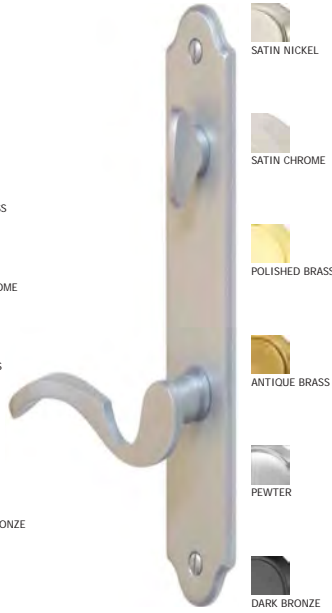

FERCO HANDLES

SALEM GRIPSET

Salem Gripset
Satin Nickel

Salem Gripset
Pewter

Salem Gripset
Dark Bronze

Salem Gripset
Black

BERKELEY GRIPSET

Berkeley
Satin Nickel

Berkeley
Pewter

Berkeley
Dark Bronze

Salem Gripset
Black

FERCO HANDLES

ALLEGRO

CAPRI

TORINO

VENICE

BARCRES HANDLES

GML-100C

GML-200C

GML-300C

EMTEK HANDLES

MODERN BRASS

Modern Plate 1.5"X11"
Hermes Lever

Modern Plate 2"X10"
Helios Lever