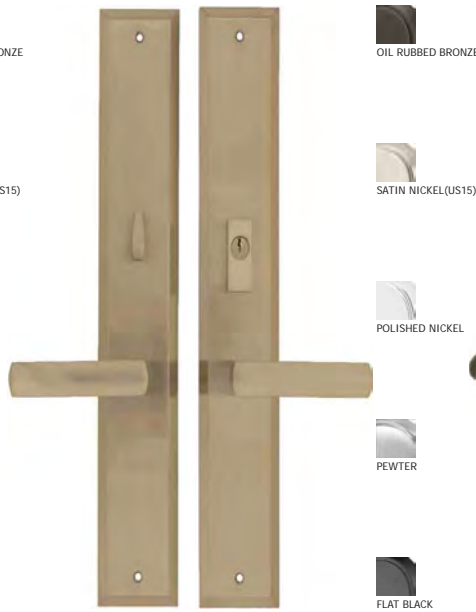

Such lock activates automatically at the moment when you simply close your door - top and bottom 3/4" (20mm) latches get instantly engaged. If you turn the key from the outside or the knob from the inside at 90° angle, the 1" central deadbolt becomes engaged and locks the upper and lower latches making it a 3 deadbolt locking system.

Designed for your convenience, this multi-lock will not require any handle lifting to activate locking points. Your closed door will stay protected from warping since top and bottom latches are always engaged. Our automated multi-point lock system is a reliable and secure locking solution for your home entrance.

Berkeley
Pewter

Berkeley
Dark Bronze

Salem Gripset
Black

FERCO HANDLES

ALLEGRO

CAPRI

TORINO

VENICE

BARCRES HANDLES

GML-100C

GML-200C

GML-300C

EMTEK HANDLES

MODERN BRASS

Modern Plate 1.5"X11"
Hermes Lever

Modern Plate 2"X10"
Helios Lever